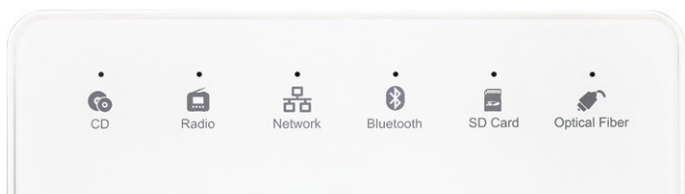

HDL®

MUSIC BOX

Music box is a new definition in style that lets you control your music.

Its glossy touch panel surfaces mix distinction with discretion, while providing a unique set of functions that enable you to create different atmospheres through unique playlists.

The HDL Music box is the ultimate experience in home audio control. It offers you complete command over you whole home audio system. By combining all your music sources into one precisely engineered panel it is the last word in acoustic functionality.

Control all your music player in **different** ways

The Buspro system provides multiple solutions for control of your music. Besides the minimalist Music box, your background music can also be controlled from our DLP Series switches and from your smartphone or tablet.

Up to **6 different sources**

With Music box you can choose from a multitude of audio inputs. With a LED indicator you can easily see your chosen source.

Selectable Playlists

Set different playlists to match diverse atmospheres or important events. Using the lower buttons you can easily navigate playlists for simplified command and control.