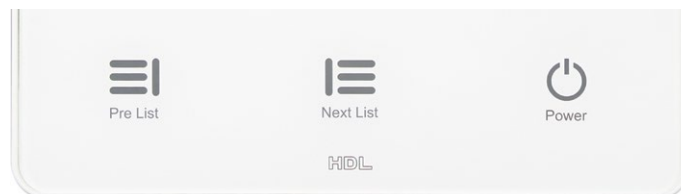

HDL®

MUSIC BOX

Music box is a new definition in style that lets you control your music.

Its glossy touch panel surfaces mix distinction with discretion, while providing a unique set of functions that enable you to create different atmospheres through unique playlists.

The HDL Music box is the ultimate experience in home audio control. It offers you complete command over you whole home audio system. By combining all your music sources into one precisely engineered panel it is the last word in acoustic functionality.

Control all your music player in **different** ways

The Buspro system provides multiple solutions for control of your music. Besides the minimalist Music box, your background music can also be controlled from our DLP Series switches and from your smartphone or tablet.

Up to **6 different sources**

With Music box you can choose from a multitude of audio inputs. With a LED indicator you can easily see your chosen source.

Selectable Playlists

Set different playlists to match diverse atmospheres or important events. Using the lower buttons you can easily navigate playlists for simplified command and control.