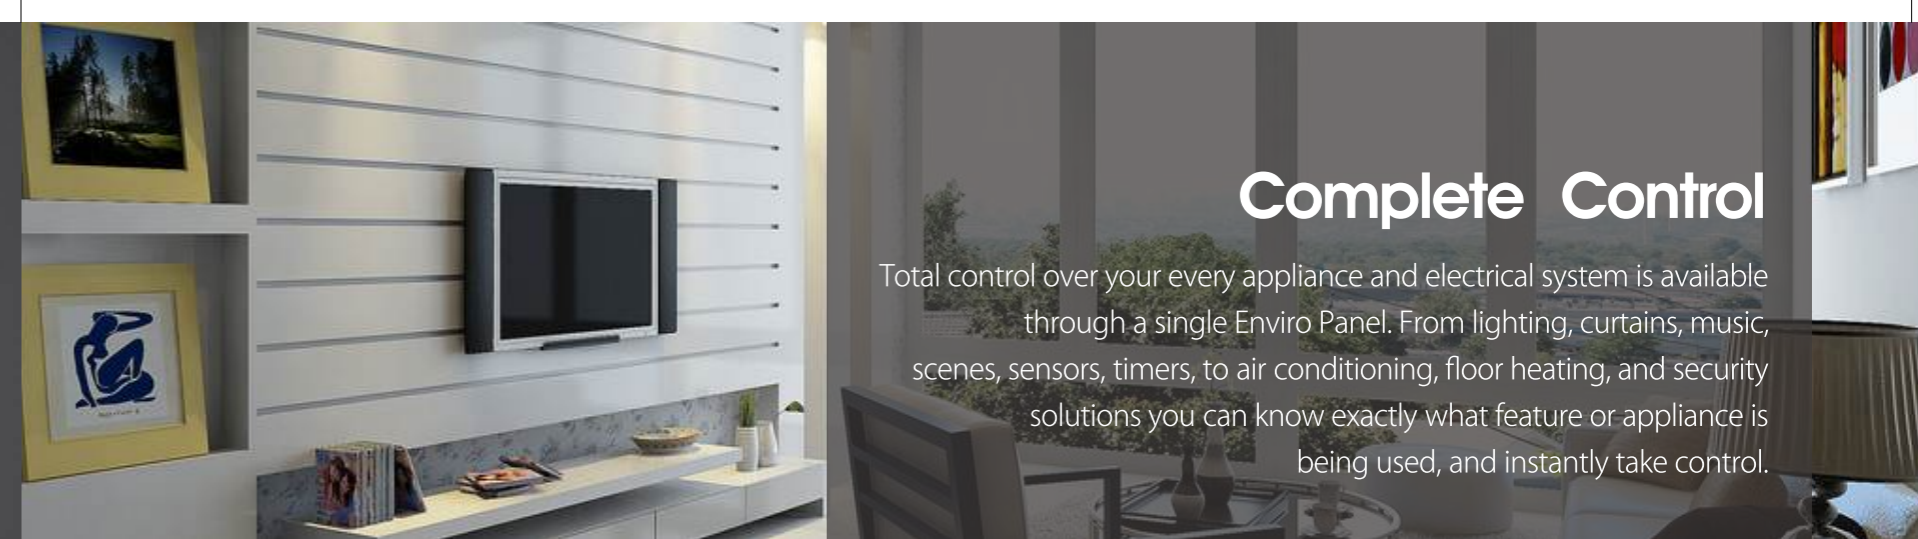

Individualized Icons

Screen customization allows icons to be changed, or custom icons uploaded, so you know exactly what is being controlled.

Customized Iconography

Completely Customizable

A fully customizable colour screen can be adjusted to suit any style or decoration. From deep luscious reds to cool creams, the panel can work in harmony with your existing interior.

Effortless Efficiency

Excessive energy and water usage can be discovered instantly, thanks to real time resource monitoring. This enables energy costs to be reduced, and the environmental impact of your home to be minimized.

Complete Control

Total control over your every appliance and electrical system is available through a single Enviro Panel. From lighting, curtains, music, scenes, sensors, timers, to air conditioning, floor heating, and security solutions you can know exactly what feature or appliance is being used, and instantly take control.