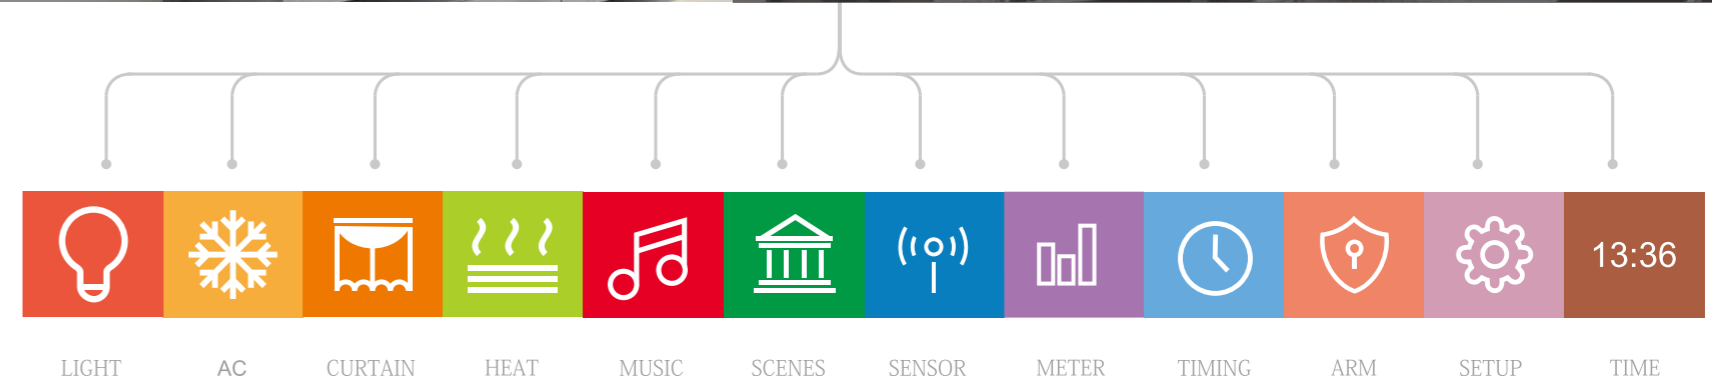

Effortless Efficiency

Excessive energy and water usage can be discovered instantly, thanks to real time resource monitoring. This enables energy costs to be reduced, and the environmental impact of your home to be minimized.

Complete Control

Total control over your every appliance and electrical system is available through a single Enviro Panel. From lighting, curtains, music, scenes, sensors, timers, to air conditioning, floor heating, and security solutions you can know exactly what feature or appliance is being used, and instantly take control.

Multiple Control Targets

- 💡 **Lighting control:** 6 pages with 9 targets per page
- 🪟 **Curtain control:** 5 pages with 4 targets per page
  - 📄 **Blind control:** 1 page with 2 targets per page
- ❄️ **Air conditioning control:** 9 pages with 9 targets per page
- 🔥 **Floor heating control:** 9 pages with 9 targets per page
- 🎵 **Audio control:** 9 pages with 9 targets per page
- 🏛️ **Scene control:** 2 pages with each page supporting 12 scenes
- 🛡️ **Security:** 6 security modes