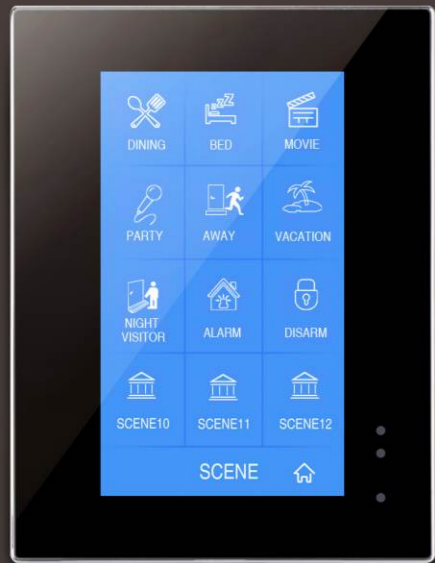

All GUI examples shown are subject to change, due to the HDL continual improvement process.

Sentient Sleep State

When the energy efficient screen is not in use a sleep mode will activate, awakening only when a user approaches.

Complete Control

Total control over your every appliance and electrical system is available through a single Enviro Panel. From lighting, curtains, music, scenes, sensors, timers, to air conditioning, floor heating, and security solutions you can know exactly what feature or appliance is being used, and instantly take control.

Multiple Control Targets

- 💡 **Lighting control:** 6 pages with 9 targets per page
- 🪟 **Curtain control:** 5 pages with 4 targets per page
 - 📄 **Blind control:** 1 page with 2 targets per page
- ❄️ **Air conditioning control:** 9 pages with 9 targets per page
- 🔥 **Floor heating control:** 9 pages with 9 targets per page
- 🎵 **Audio control:** 9 pages with 9 targets per page
- 🏛️ **Scene control:** 2 pages with each page supporting 12 scenes
- 🛡️ **Security:** 6 security modes

Specialized Scenes

Choose From Preexisting Scenes Or Create Your Own

With a scene simply pressing a single button can cause your devices and appliances to work together in unison. If you want to watch a movie, activate the cinema scene and your curtains will close, the lighting dim, the projector activate, and the screen descend.